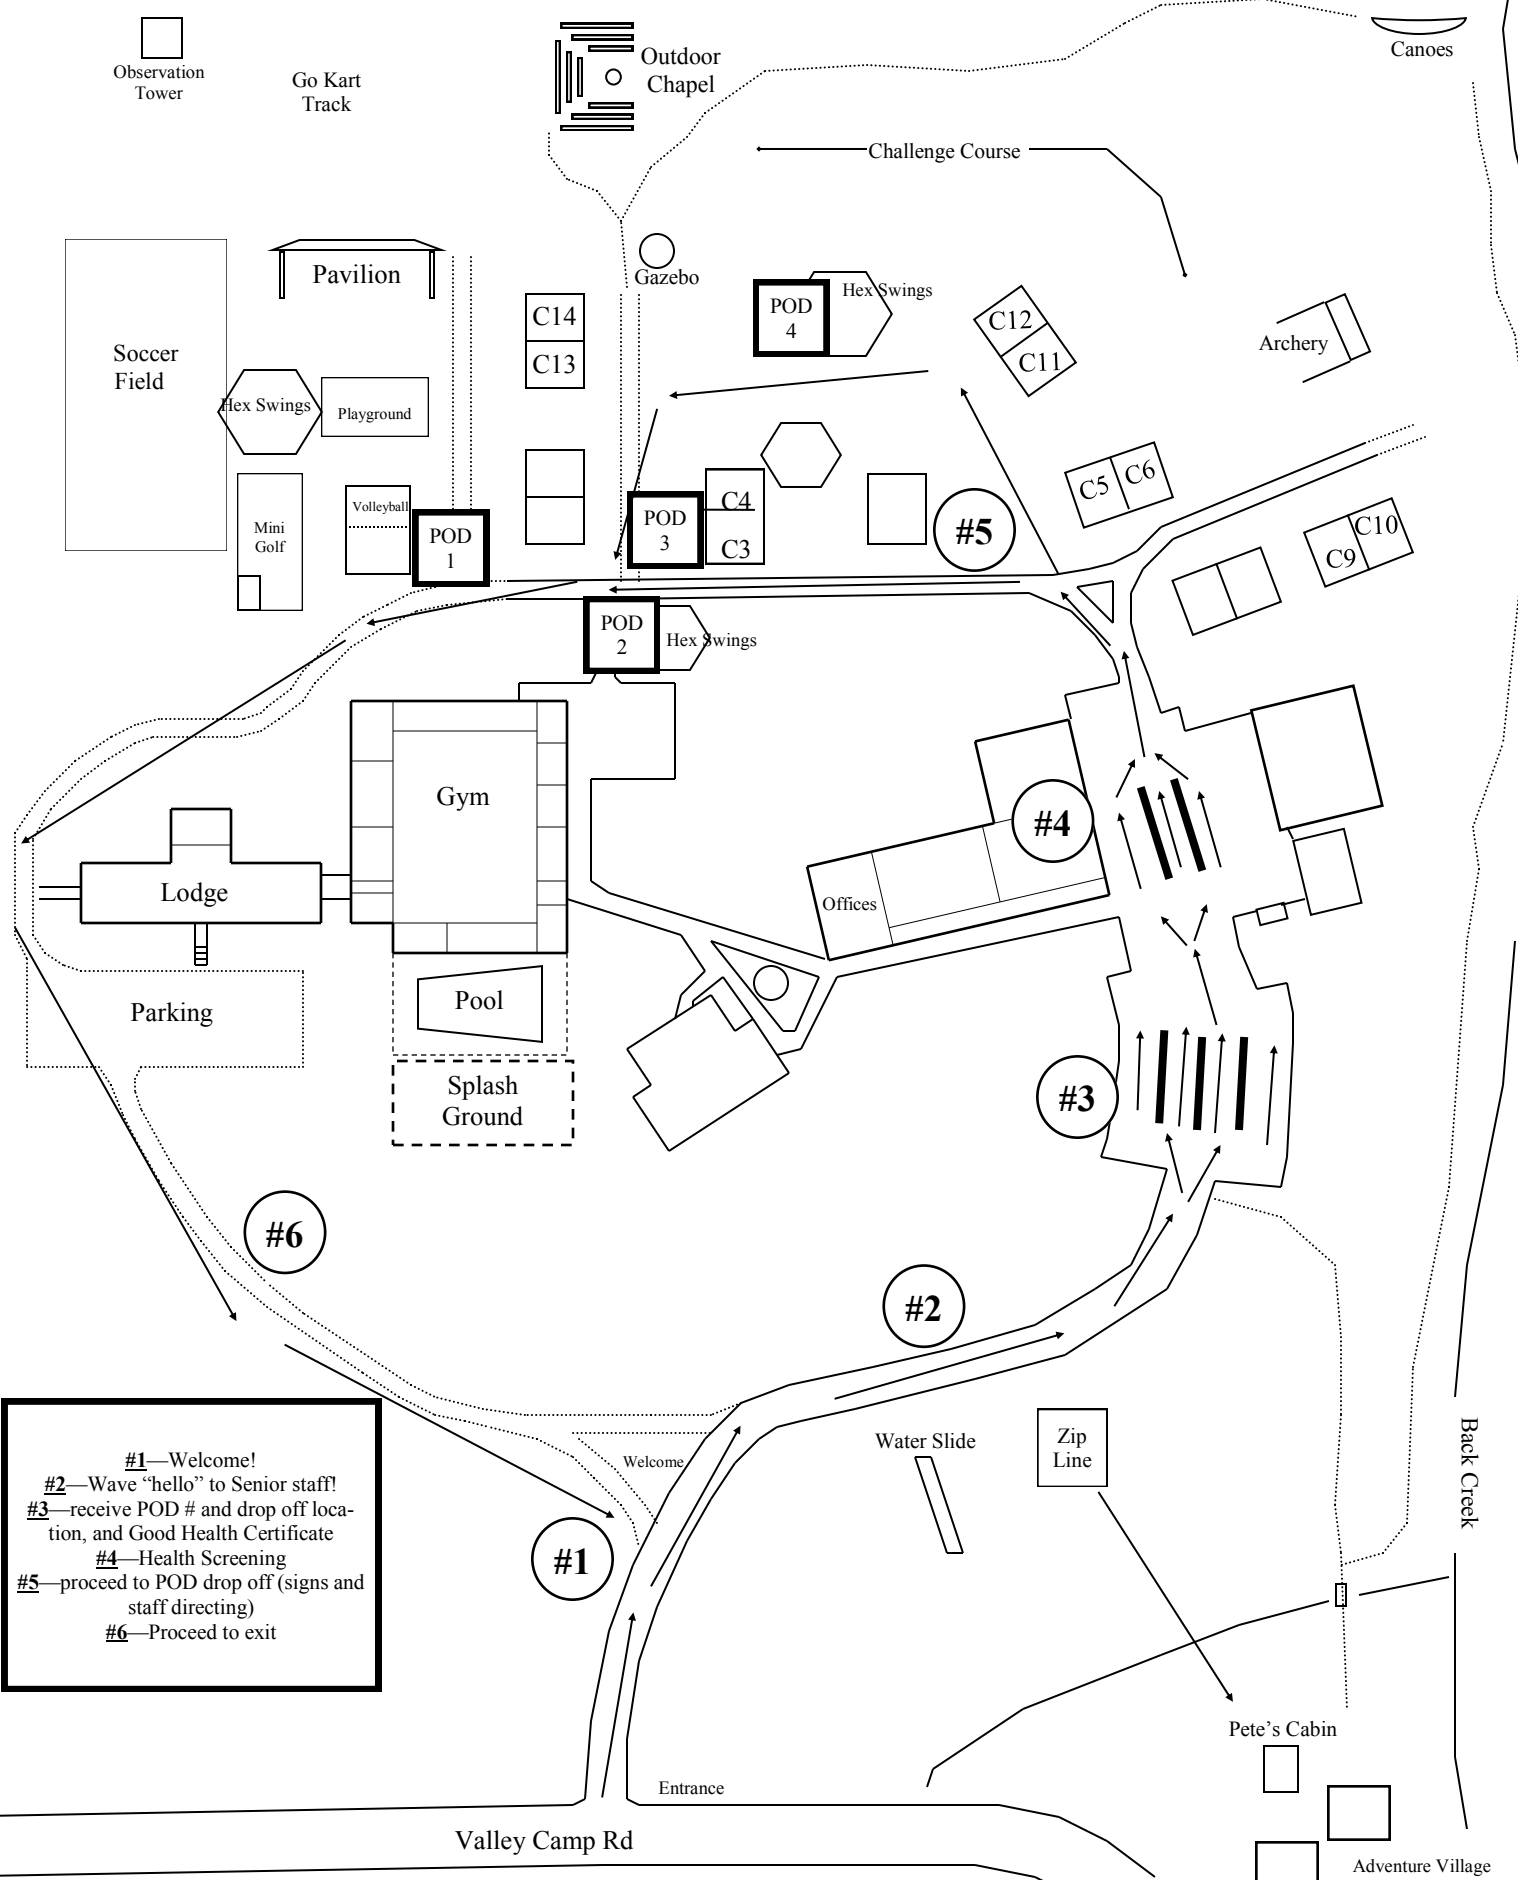

JOY EL

camp s & retreats

Observation Tower

Go Kart Track

Outdoor Chapel

Canoes

Challenge Course

Pavilion

Playground

Volleyball

POD 1

POD 3

C4

C3

#5

C5 C6

Parking

Pool

Splash Ground

#3

#6

#2

#1—Welcome!
#2—Wave “hello” to Senior staff!
#3—receive POD # and drop off location, and Good Health Certificate
#4—Health Screening
#5—proceed to POD drop off (signs and staff directing)
#6—Proceed to exit

Welcome

#1

Water Slide

Zip Line

Back Creek

Entrance

Pete’s Cabin

Valley Camp Rd